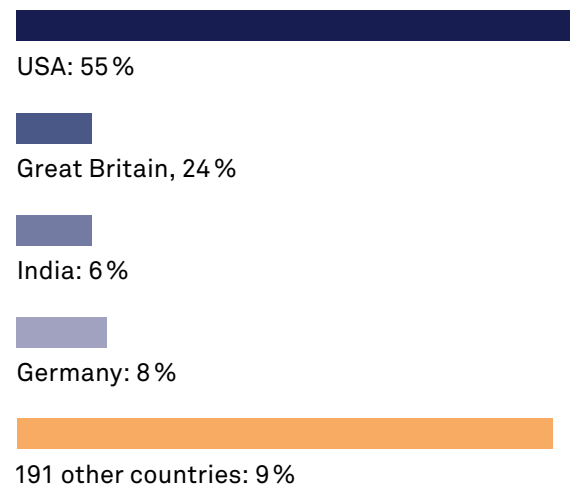

WWW.INSIDE.BEER WEBSITE

Short profile

The website www.inside.beer is the platform for news and reports from the international beverage industry. In contrast to the German-language website, the news are freely accessible. From brand new news to the news archive to the special newsletter for selected top news. Use www.inside.beer to increase the effectiveness of your advertising measures and reach your world-wide target group with pinpoint accuracy.

Target group

Decision makers and managers from the beverage industry and beverage trade who place great value on topicality and in-depth research.

Performance values

Page Impressions: 17.000 / Monat
Visits: 12.000 / Monat
Unique User: 10.000 / Monat

(Source: Google Analytics. Average of the last 12 months)

Readers by country

WWW.INSIDE.BEER WEBSITE

Ad formats

Banners

Side elevation	Format	Width	Height	Price per week
	Premium ad top placement	300 px	× 250 px	Euro 700
	Premium ad standard placement	300 px	× 250 px	Euro 450
	Content ad and mobile version	600 px 300 px	× 300 px × 250 px	Euro 600