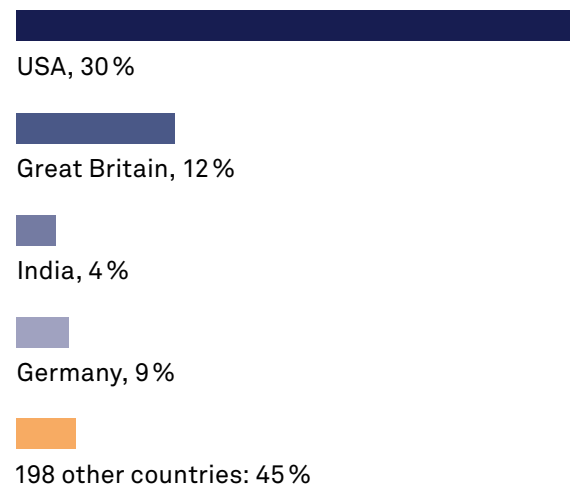

WWW.INSIDE.BEER WEBSITE

Short profile

The website www.inside.beer is the platform for news and reports from the international beverage industry. In contrast to the German-language website, the news are freely accessible. From brand new news to the news archive to the special newsletter for selected top news. Use www.inside.beer to increase the effectiveness of your advertising measures and reach your world-wide target group with pinpoint accuracy.

Target group

Decision makers and managers from the beverage industry and beverage trade who place great value on topicality and in-depth research.

Performance values

Page Impressions: 12.000 / Monat
Visits: 9.000 / Monat
Unique User: 7.000 / Monat

(Source: Google Analytics. Average of the last 12 months)

Readers by country

WWW.INSIDE.BEER WEBSITE

Ad formats

Banners

Side elevation	Format	Width	Height	Price per week
	Premium ad top placement	300 px	× 250 px	Euro 825
	Premium ad standard placement	300 px	× 250 px	Euro 530
	Content ad and mobile version	600 px 300 px	× 300 px × 250 px	Euro 705