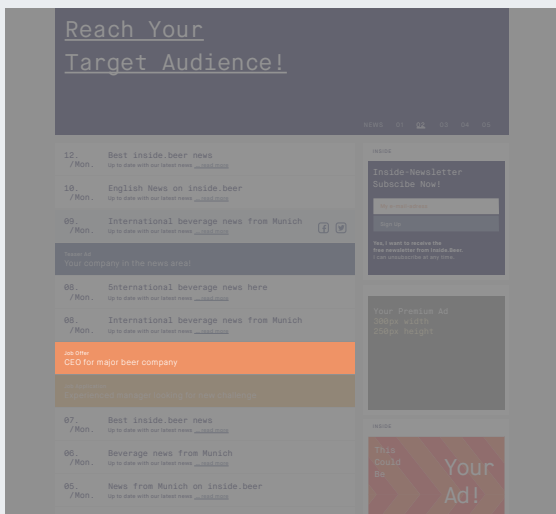

Job Offers

Place your job offers in an eye-catching and effective way in the immediate vicinity of our biggest news stories!

The preview can contain up to 60 characters of text.

The link leads directly to your website or a PDF. *

Price per week:
150 Euro (plus VAT)
Box fee 3.50 Euro (plus VAT)