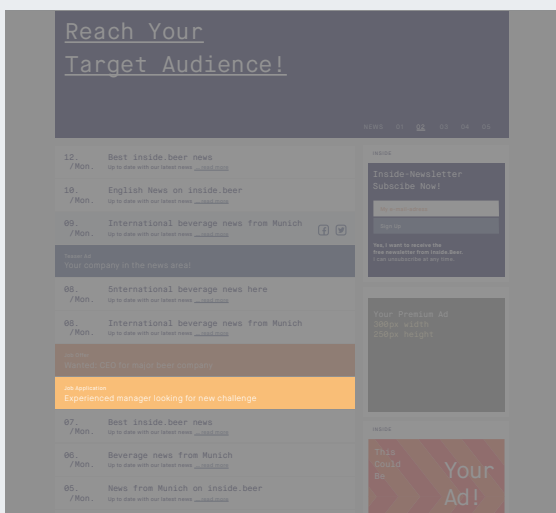

Job Applications

Place your job applications in an eye-catching way in the immediate vicinity of our biggest news stories!

The preview can contain up to 60 characters of text.

The link leads directly to your website or a PDF. *

Price per week:
70 Euro (plus VAT)
Box fee 3.50 Euro (plus VAT)

* for further information see page 4 / data delivery